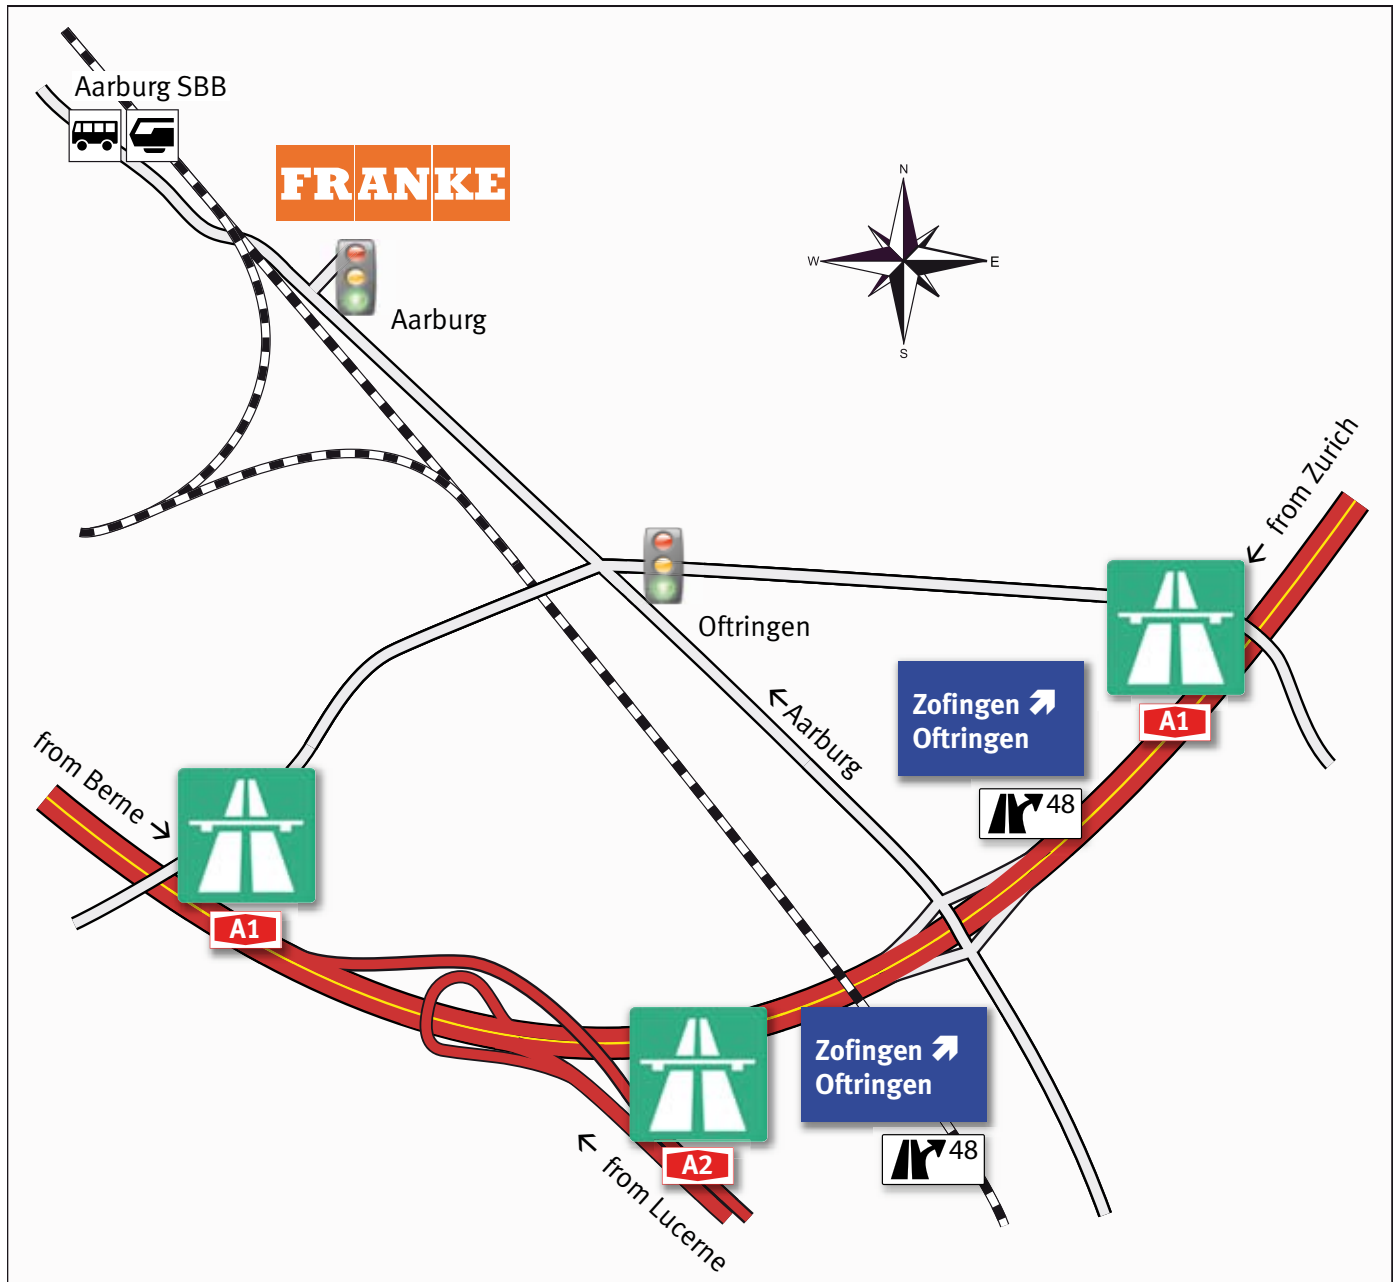

How to find us?

Franke Headquarter in Aarburg-Switzerland

By car (from Berne-Basel/Lucerne)

- Exit No.48
- left direction to Oftringen - always straightforward
- at the second traffic light; turn right

By car (from Zurich)

- Exit No.48
- right direction to Oftringen - always straightforward
- at the second traffic light; turn right

By train (from railway station Olten SBB)

- take the S23, resp. S29 (direction to Langenthal)
- or take the S8 (direction to Sursee)