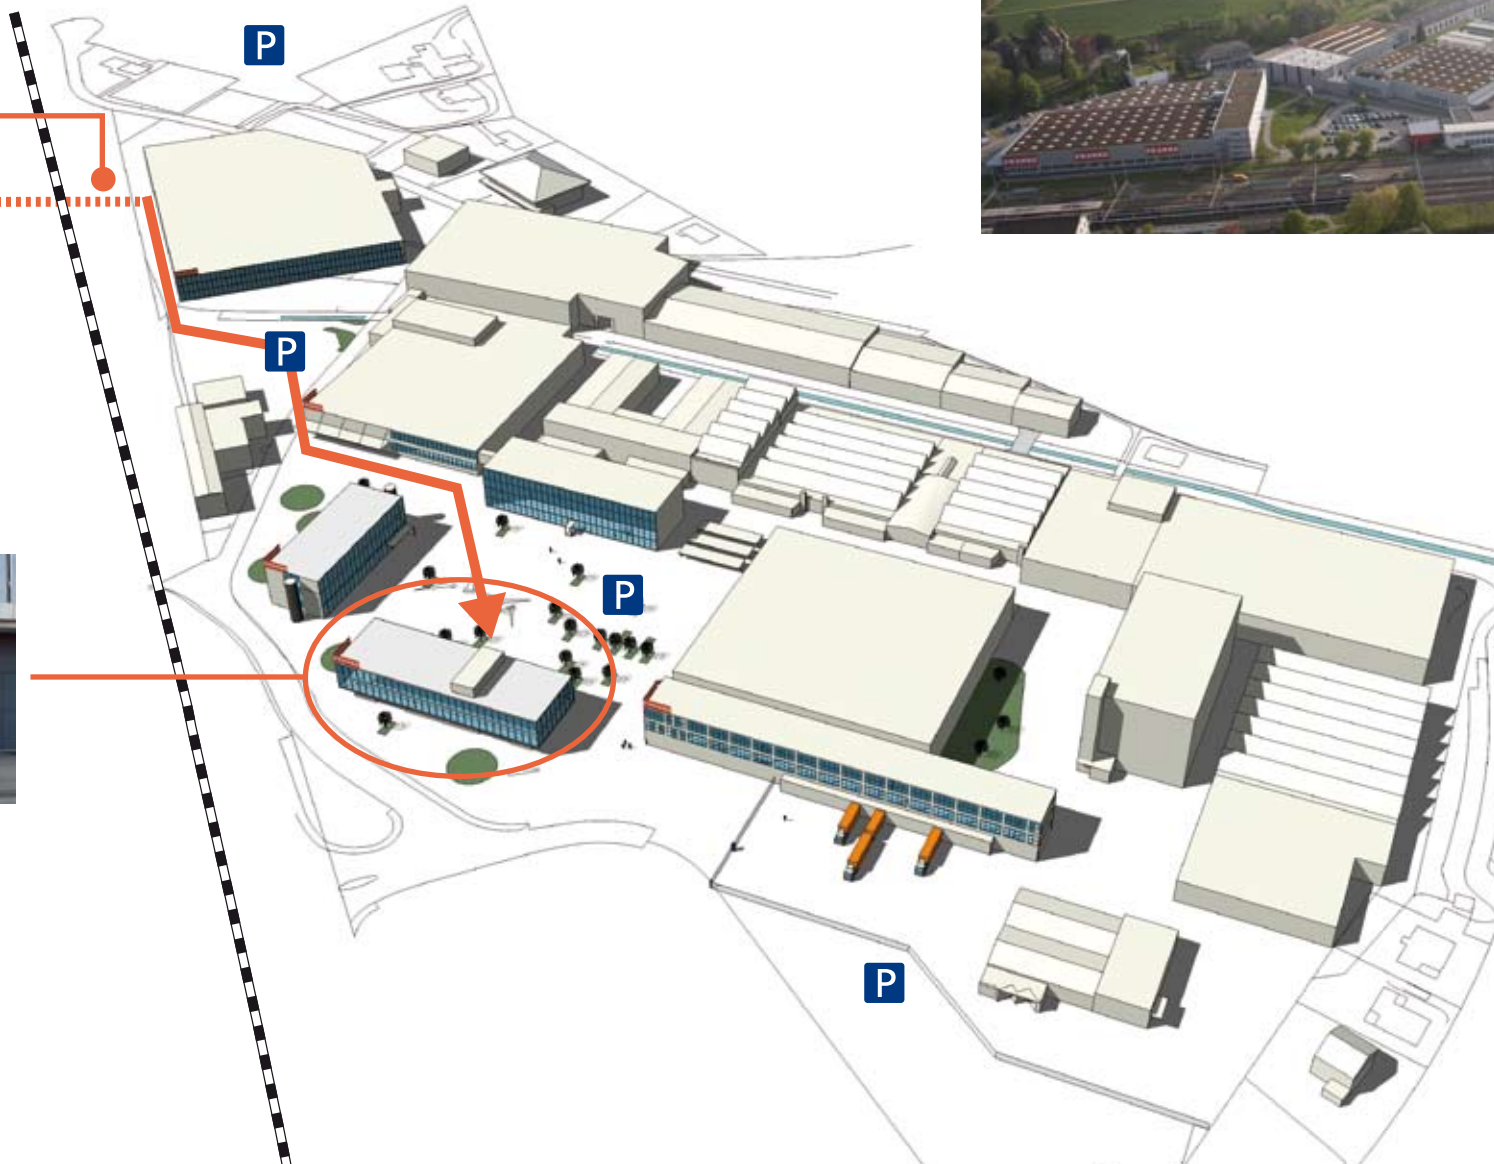

Franke Management AG
Facility Services
CH-4663 Aarburg
Tel. +41-62-787-3131
www.franke.com